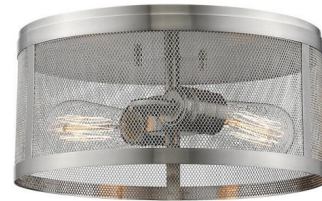

## Meshsmith Ceiling Flush Light By Z-Lite

### Description

Meshsmith Ceiling Flush Light is a mix of industrial and vintage, perfect in a variety of decors. Features a mesh shade surrounding vintage bulbs.

Shown in brushed nickel

### Specifications

COLOR	N/A
BODY FINISH	Brushed Nickel
WATTAGE	120W
DIMMER	Standard 120V
DIMENSIONS	12.13"W x 6"H
BULB NOT INCLUDED	2 x Edison/Medium (E26)/60W/120V Incandescent
COUNTRY OF ORIGIN	China