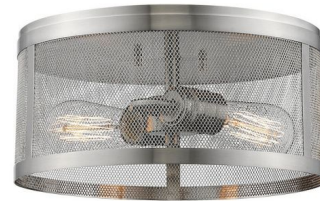

Lightology

lightology.com
866-954-4489
05-24-26

Project: _____

Company: _____

Location: _____ Fixture Type: _____

SPEC #: **ZLT597251**

Approved On: _____ Approved By: _____

Meshsmith Ceiling Flush Light By Z-Lite

Description

Meshsmith Ceiling Flush Light is a mix of industrial and vintage, perfect in a variety of decors. Features a mesh shade surrounding vintage bulbs.

Shown in brushed nickel

Specifications

COLOR	N/A
BODY FINISH	Brushed Nickel
WATTAGE	120W
DIMMER	Standard 120V
DIMENSIONS	12.13"W x 6"H
BULB NOT INCLUDED	2 x Edison/Medium (E26)/60W/120V Incandescent
COUNTRY OF ORIGIN	China