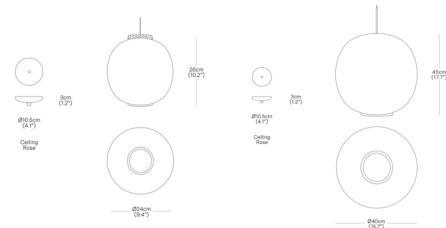

### Description

The Bloom Pendant is inspired by the gentle dynamic flow of paper lanterns, resulting in transparency and light. Two contrasting materials, a finely perforated mesh core and frosted blown glass, combine to project a soft focus texture onto the inside of the shade. At the same time, an unobstructed pool of light is projected downwards onto objects below. Bloom's distinct character is evident both in its on and off state, creating a versatile piece. Available with a White or Textured Black shade and a Black cord in two sizes. 4.17 inch diameter canopy in Black finish. UL and CE listed.

### Specifications

COLOR . . . . . Textured Black  
 BODY FINISH . . . . . Black  
 WATTAGE . . . . . 5W  
 DIMMER . . . . . Standard 120V  
 DIMENSIONS . . . . . 9.4"W x 10.2"H  
 BULB INCLUDED . . . . . 1 x A19/Medium (E26)/5W/120V LED  
 OTHER BULB OPTIONS . . . . . 1 x A19/Medium (E26)/60W/120V Incandescent