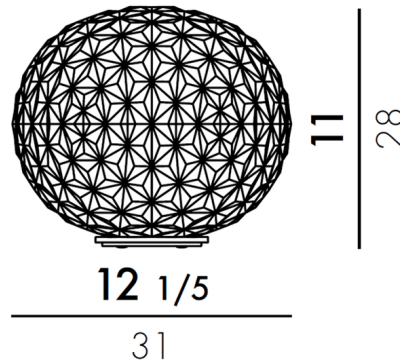

CLICK TO VIEW PRODUCT

Notes: