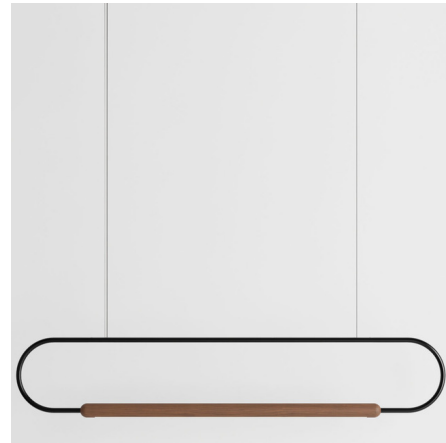

## Link Horizontal Pendant

By hollis+morris

### Description

Inspired by the purity and strength of nautical hardware, the Link Horizontal Pendant features a solid wood and metal design forming a versatile loop. Available in four sizes with an Antique White, Black, Brushed Brass, Brushed Copper, Brushed Stainless, or White ring and a Black Oak, Natural Oak, Walnut, or White Oak LED strip holder. Integrated dimmable 24 volt LED light source. UL listed. Handmade in North America. Canopy: 7 inch diameter.

Shown in walnut / black

### Specifications

COLOR . . . . . Black  
BODY FINISH . . . . . Walnut  
WATTAGE . . . . . 24W  
DIMMER . . . . . Standard 120V  
DIMENSIONS . . . . . 129"L x 52"W x 9"H  
INTEGRATED LED MODULE . . . . . 1 x LED/24W/24V LED  
COUNTRY OF ORIGIN . . . . . Canada