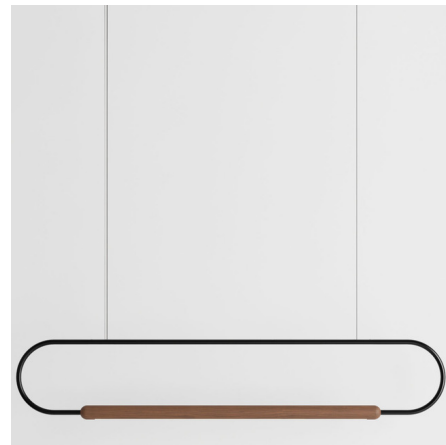

By hollis+morris

Description

Inspired by the purity and strength of nautical hardware, the Link Horizontal Pendant features a solid wood and metal design forming a versatile loop. Available in four sizes with an Antique White, Black, Brushed Brass, Brushed Copper, Brushed Stainless, or White ring and a Black Oak, Natural Oak, Walnut, or White Oak LED strip holder. Integrated dimmable 24 volt LED light source. UL listed. Handmade in North America. Canopy: 7 inch diameter.

Shown in walnut / black

Specifications

COLOR Black
BODY FINISH Walnut
WATTAGE 24W
DIMMER Standard 120V
DIMENSIONS 129"L x 52"W x 9"H
INTEGRATED LED MODULE 1 x LED/24W/24V LED
COUNTRY OF ORIGIN Canada

Technical Information