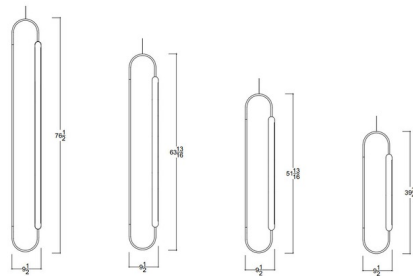

CLICK TO VIEW PRODUCT

Notes: