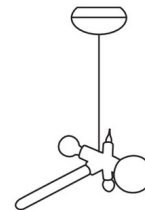

Description

Explore new possibilities with a whole spectrum of lighting combinations. The Cluster Lamp Suspension from Joel Degermark evokes experimentation with ambient expression. Choice of three medium base bulbs and two candelabra base bulbs, all sold separately. Mix and match to customize any room - the options are endless.

Specifications

COLOR	White
BODY FINISH	White
WATTAGE	215W
DIMMER	Standard 120V
DIMENSIONS	7.5"W x 5.5"H
BULB NOT INCLUDED	5 x A19/Medium (E26)/40W/120V LED
BULB NOT INCLUDED	1 x B10/Candelabra (E12)/15W/120V Incandescent
OTHER BULB OPTIONS	3 x A19/Medium (E26)/120V LED 3 x A19/Medium (E26)/60W/120V Incandescent 1 x G16.5/Candelabra (E12)/40W/120V Incandescent
COUNTRY OF ORIGIN	Netherlands

Technical Information

PRODUCT DIMENSIONS Canopy: 6.3" diameter

Shown in white / white

19cm | 7.5"

14cm | 5.5"

CLICK TO VIEW PRODUCT

Notes: