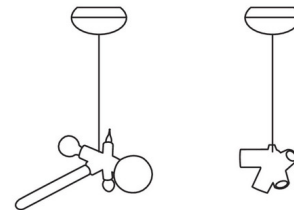

Specifications

COLOR	White
BODY FINISH	White
WATTAGE	215W
DIMMER	Standard 120V
DIMENSIONS	7.5"W x 5.5"H
BULB NOT INCLUDED	5 x A19/Medium (E26)/40W/120V LED
BULB NOT INCLUDED	1 x B10/Candelabra (E12)/15W/120V Incandescent
OTHER BULB OPTIONS	3 x A19/Medium (E26)/120V LED 3 x A19/Medium (E26)/60W/120V Incandescent 1 x G16.5/Candelabra (E12)/40W/120V Incandescent
COUNTRY OF ORIGIN	Netherlands

Technical Information

PRODUCT DIMENSIONS Canopy: 6.3" diameter

Shown in white / white

19cm | 7.5"

14cm | 5.5"

CLICK TO VIEW PRODUCT

Notes: