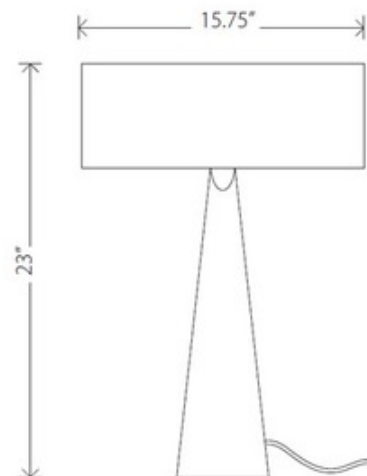

BRAND

Nuevo

DESCRIPTION

Kasa Table Lamp features Black shade with a frosted glass base and a Chrome finish. Three 60 watt 120 volt B10 candelabra base incandescent lamps are required, but not included. 15.75 inch width x 23 inch height. 15.75 inch diameter x 5.5 inch high shade. Features inline on-off switch.

SHADE COLOR	Black
BODY FINISH	Chrome
WATTAGE	120W
DIMMER	Standard 120V
DIMENSIONS	15.75"W x 23"H
BULB NOT INCLUDED	
LAMP	3 x B10/Candelabra (E12)/40W/120V Incandescent

SPEC # NUE59794

COMPANY	PROJECT	FIXTURE TYPE	APPROVED BY	DATE