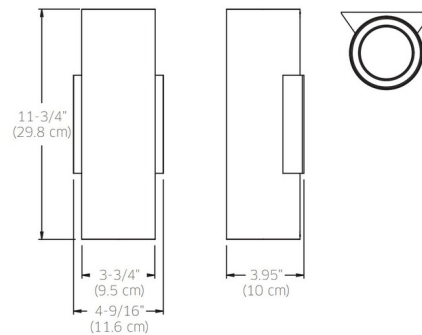

CLICK TO VIEW PRODUCT

Notes: