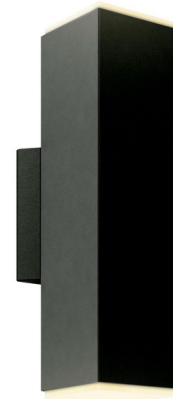

### Description

LED Wall B Rectangle Outdoor Wall Light features a housing made of extruded aluminum and a die-cast aluminum canopy. Includes 3 optical options: a bright aluminum reflector that provides a 45 degree beam spread, a frosted glass lens to allow a wider beam spread, and a die-cast aluminum cap to allow a down light only version. All components undergo a rigorous pre-treatment and are coated with a baked powder paint coat, giving them a highly durable finish.

### Specifications

COLOR	N/A
BODY FINISH	Black
WATTAGE	28W
DIMMER	Low Voltage Electronic
DIMENSIONS	3.25"W x 11.75"H x 3.95"D
INTEGRATED LED MODULE	1 x LED/28W/120-277V LED
COUNTRY OF ORIGIN	China

### Technical Information

LAMP LIFE	50000 hours
COLOR RENDERING	90 CRI
LAMP COLOR	3000K
LUMENS/WATT	70.25
LUMINOUS FLUX	1967 lumens

Shown in black

CLICK TO VIEW PRODUCT

Notes: