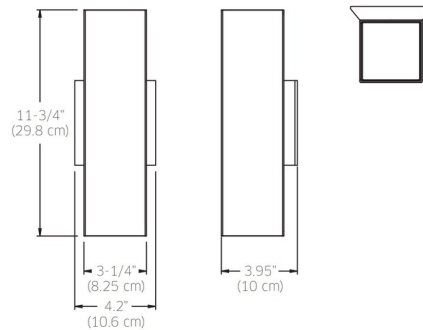

CLICK TO VIEW PRODUCT

Notes: