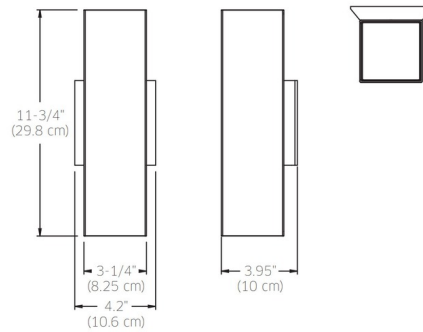

CLICK TO VIEW PRODUCT

Notes: