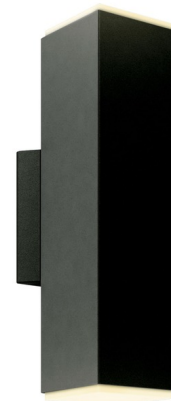

Description

LED Wall B Rectangle Outdoor Wall Light features a housing made of extruded aluminum and a die-cast aluminum canopy. Includes 3 optical options: a bright aluminum reflector that provides a 45 degree beam spread, a frosted glass lens to allow a wider beam spread, and a die-cast aluminum cap to allow a down light only version. All components undergo a rigorous pre-treatment and are coated with a baked powder paint coat, giving them a highly durable finish.

Specifications

COLOR N/A
BODY FINISH Black
WATTAGE 28W
DIMMER Low Voltage Electronic
DIMENSIONS 3.25"W x 11.75"H x 3.95"D
INTEGRATED LED MODULE 1 x LED/28W/120-277V LED
COUNTRY OF ORIGIN China

Technical Information

LAMP LIFE 50000 hours
COLOR RENDERING 90 CRI
LAMP COLOR 3000K
LUMENS/WATT 70.25
LUMINOUS FLUX 1967 lumens

Shown in black

CLICK TO VIEW PRODUCT

Notes: