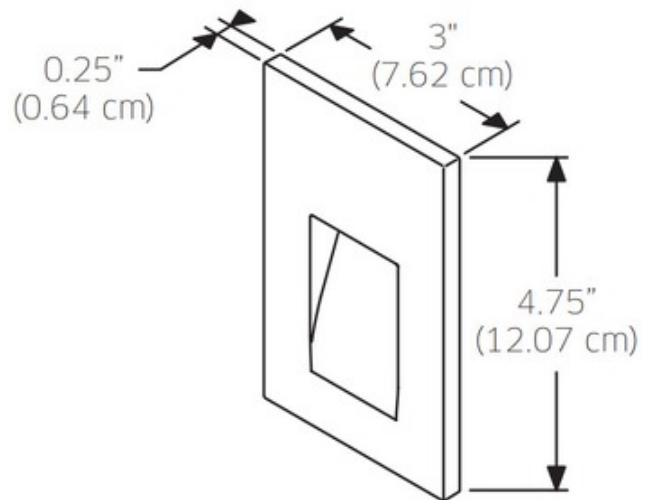

Technical Information

LUMINOUS FLUX	70 lumens
LUMENS/WATT	23.33
LAMP COLOR	3000K
COLOR RENDERING	80 CRI

SPEC # DLS598005