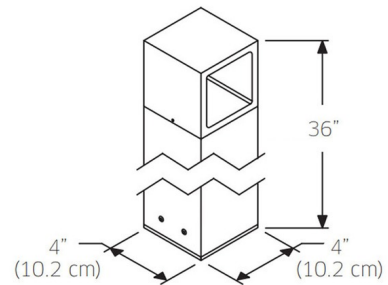

Lightology

lightology.com
866-954-4489
05-17-26

Project: _____

Company: _____

Location: _____ Fixture Type: _____

SPEC #: **DLS598017**

Approved On: _____ Approved By: _____

Stature 120V Square Bollard

By DALSi Lighting

Description

The Stature 120V Square Bollard Light is easily installed on a concrete or wooden base. Invisible hardware and vandal-proof design. Integrated dimmable driver. Anchor bolts included. Recommended dimmers: Leviton 6615P, Leviton VPE06-1LZ, Lutron CTCL-153P, Lutron DVELV-300P, Lutron SELV-300P.

Specifications

COLOR	N/A
BODY FINISH	Black
WATTAGE	7.5W
DIMMER	Low Voltage Electronic
DIMENSIONS	4"W x 36"H x 4"D
INTEGRATED LED MODULE	1 x LED/7.5W/120V LED
COUNTRY OF ORIGIN	China

Technical Information

LAMP LIFE	50000 hours
COLOR RENDERING	80 CRI
LAMP COLOR	3000K
LUMENS/WATT	46.67
LUMINOUS FLUX	350 lumens

Shown in black

CLICK TO VIEW PRODUCT

Notes: