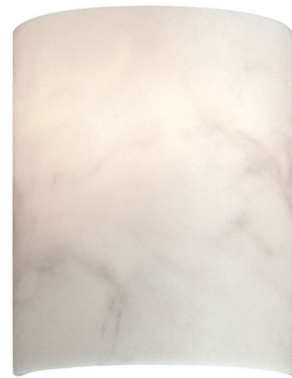

Lightology

lightology.com
866-954-4489
06-30-26

Project: _____

Company: _____

Location: _____ Fixture Type: _____

SPEC #: **MET598125**

Approved On: _____ Approved By: _____

Signature N2034 Wall Sconce By Metropolitan Lighting

Description

The Signature N2034 Wall Light is a simple yet truly elegant and will fit with most decors. Features an Alabaster Dust shade. ADA compliant. UL listed.

Shown in alabaster dust

Specifications

COLOR Alabaster Dust
BODY FINISH N/A
WATTAGE 8W
DIMMER Standard 120V
DIMENSIONS 8.5"W x 10"H x 4"D
BULB NOT INCLUDED 1 x A19/Medium (E26)/8W/120V LED
OTHER BULB OPTIONS 1 x A19/Medium (E26)/60W/120V Incandescent