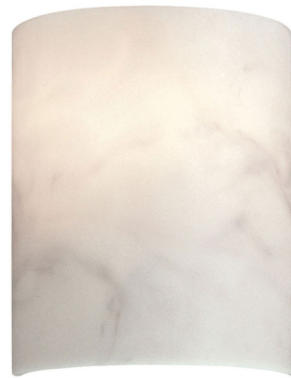

Lightology

lightology.com
866-954-4489
04-22-26

Project: _____

Company: _____

Location: _____ Fixture Type: _____

SPEC #: **MET598125**

Approved On: _____ Approved By: _____

Signature N2034 Wall Sconce By Metropolitan Lighting

Description

The Signature N2034 Wall Light is a simple yet truly elegant and will fit with most decors. Features an Alabaster Dust shade. ADA compliant. UL listed.

Shown in alabaster dust

Specifications

COLOR Alabaster Dust
BODY FINISH N/A
WATTAGE 8W
DIMMER Standard 120V
DIMENSIONS 8.5"W x 10"H x 4"D
BULB NOT INCLUDED 1 x A19/Medium (E26)/8W/120V LED
OTHER BULB OPTIONS 1 x A19/Medium (E26)/60W/120V Incandescent