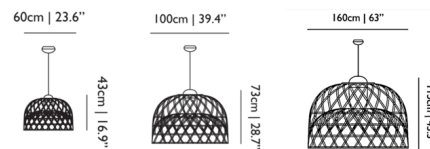

Shown in chrome / red

Specifications

COLOR	Red
BODY FINISH	Chrome
WATTAGE	144W
DIMMER	Not Dimmable
DIMENSIONS	63"W x 45.3"H
BULB NOT INCLUDED	4 x T5/2G11/36W/120V Compact Fluorescent
COUNTRY OF ORIGIN	Netherlands