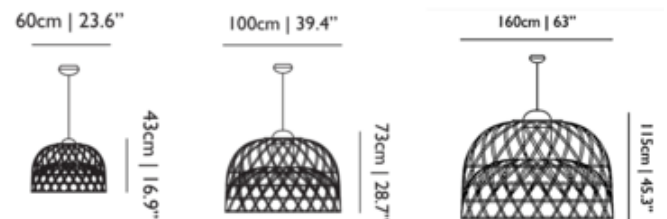

COMPANY	PROJECT	FIXTURE TYPE	APPROVED BY	DATE