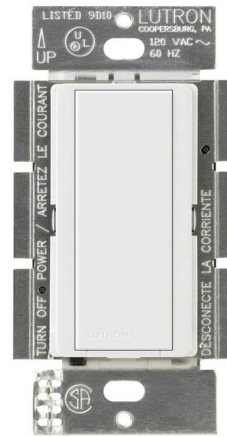

## Maestro Companion Switch

By Lutron

### Description

Maestro Companion Switch is for use with multi-location Maestro or Maestro IR switches. Use up to nine companion switches with only one Maestro multi-location switch. Available in glossy colors. Can be used with a multi-location countdown timer switch. Not for use alone. Not for use with mechanical switches. Use standard single-pole and 3-way wiring for easy installation. Note: Designer-style wall plates, sold separately.

Shown in gloss white

### Specifications

COLOR	N/A
BODY FINISH	Gloss White
WATTAGE	N/A
DIMMER	N/A
DIMENSIONS	1.6"W x 4.2"H
BULB	N/A
COUNTRY OF ORIGIN	China

CLICK TO VIEW PRODUCT

Notes: