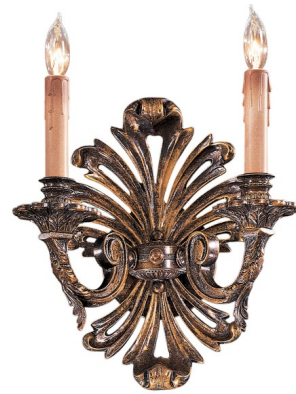

Lightology

lightology.com
866-954-4489
05-17-26

Project: _____

Company: _____

Location: _____ Fixture Type: _____

SPEC #: **MET598412**

Approved On: _____ Approved By: _____

Signature N952010 Wall Light By Metropolitan Lighting

Description

The Signature N95210 Wall Light features Oxide Brass finish. ETL listed.

Shown in oxide french gold / clear

Specifications

COLOR Clear
BODY FINISH Oxide French Gold
WATTAGE 10W
DIMMER Standard 120V
DIMENSIONS 11.25"W x 24"H x 7"D
BULB NOT INCLUDED 2 x B11/Candelabra (E12)/5W/120V LED
OTHER BULB OPTIONS 2 x B10/Candelabra (E12)/60W/120V Incandescent