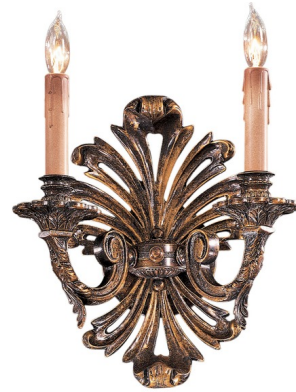

Lightology

lightology.com
866-954-4489
07-11-26

Project: _____

Company: _____

Location: _____ Fixture Type: _____

SPEC #: **MET598412**

Approved On: _____ Approved By: _____

Signature N952010 Wall Light By Metropolitan Lighting

Description

The Signature N95210 Wall Light features Oxide Brass finish. ETL listed.

Shown in oxide french gold / clear

Specifications

COLOR Clear
BODY FINISH Oxide French Gold
WATTAGE 10W
DIMMER Standard 120V
DIMENSIONS 11.25"W x 24"H x 7"D
BULB NOT INCLUDED 2 x B11/Candelabra (E12)/5W/120V LED
OTHER BULB OPTIONS 2 x B10/Candelabra (E12)/60W/120V Incandescent