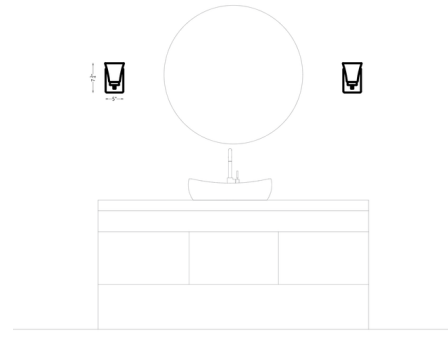

CLICK TO VIEW PRODUCT