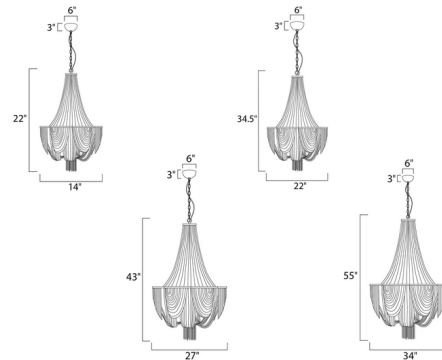

### Specifications

COLOR . . . . . Nickel  
BODY FINISH . . . . . Polished Nickel  
WATTAGE . . . . . 360W  
DIMMER . . . . . Standard 120V  
DIMENSIONS . . . . . 14"W x 22"H  
BULB INCLUDED . . . . . 6 x JCD/G9/60W/120V Halogen