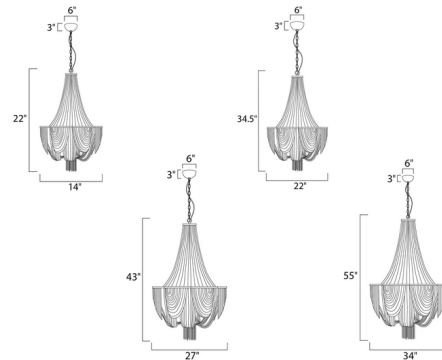

Shown in polished nickel / nickel

Specifications

COLOR . . . . . Nickel
BODY FINISH . . . . . Polished Nickel
WATTAGE 360W
DIMMER . . . . . Standard 120V
DIMENSIONS . . . . . 14"W x 22"H
BULB INCLUDED . . . . . 6 x JCD/G9/60W/120V Halogen

Technical Information

LAMP COLOR 3000K

CLICK TO VIEW PRODUCT

Notes: