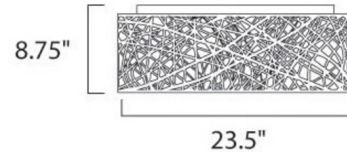

Description

Legendary meets contemporary with the Inca Ceiling Light Fixture. Reminiscent of the mythical tales of Incan treasures, the fixtures offer brilliantly shining crystals enclosed within a precision laser-cut sheath that cannot be duplicated. The glow of the light from within casts a beautifully radiant shine that adorns the outer permeable layer. Note: Only LED Bulb included option is Title 24 (J8).

Shown in polished chrome

Specifications

COLOR	N/A
BODY FINISH	Polished Chrome
WATTAGE	49W
DIMMER	Standard 120V
DIMENSIONS	15.75"W x 8.75"H
BULB INCLUDED	7 x JCD/G9/7W/120V LED

CLICK TO VIEW PRODUCT

Notes: