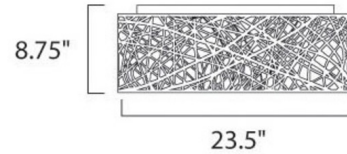

Description

Legendary meets contemporary with the Inca Ceiling Light Fixture. Reminiscent of the mythical tales of Incan treasures, the fixtures offer brilliantly shining crystals enclosed within a precision laser-cut sheath that cannot be duplicated. The glow of the light from within casts a beautifully radiant shine that adorns the outer permeable layer. Note: Only LED Bulb included option is Title 24 (J8).

Shown in polished chrome

Specifications

COLOR	N/A
BODY FINISH	Polished Chrome
WATTAGE	49W
DIMMER	Standard 120V
DIMENSIONS	15.75"W x 8.75"H
BULB INCLUDED	7 x JCD/G9/7W/120V LED

CLICK TO VIEW PRODUCT

Notes: