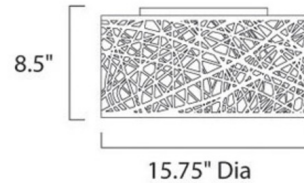

Description

Legendary meets contemporary with the Inca Ceiling Light Fixture. Reminiscent of the mythical tales of Incan treasures, the fixtures offer brilliantly shining crystals enclosed within a precision laser-cut sheath that cannot be duplicated. The glow of the light from within casts a beautifully radiant shine that adorns the outer permeable layer. Note: Only LED Bulb included option is Title 24 (J8).

Shown in polished chrome

Specifications

COLOR	N/A
BODY FINISH	Polished Chrome
WATTAGE	49W
DIMMER	Standard 120V
DIMENSIONS	15.75"W x 8.75"H
BULB INCLUDED	7 x JCD/G9/7W/120V LED

CLICK TO VIEW PRODUCT

Notes: