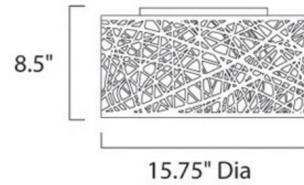

Description

Legendary meets contemporary with the Inca Ceiling Light Fixture. Reminiscent of the mythical tales of Incan treasures, the fixtures offer brilliantly shining crystals enclosed within a precision laser-cut sheath that cannot be duplicated. The glow of the light from within casts a beautifully radiant shine that adorns the outer permeable layer. Note: Only LED Bulb included option is Title 24 (J8).

Shown in polished chrome

Specifications

COLOR	N/A
BODY FINISH	Polished Chrome
WATTAGE	49W
DIMMER	Standard 120V
DIMENSIONS	15.75"W x 8.75"H
BULB INCLUDED	7 x JCD/G9/7W/120V LED

CLICK TO VIEW PRODUCT

Notes: