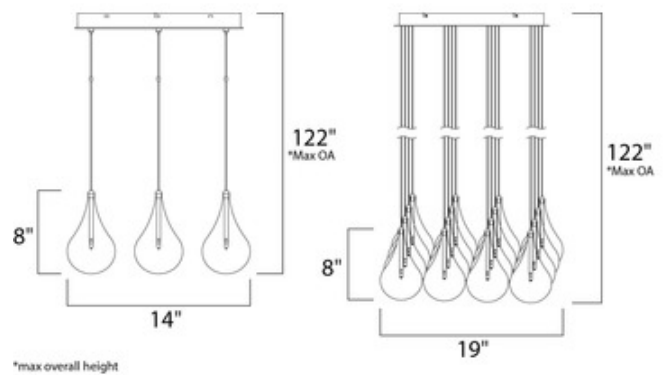

**BRAND**

Et2

**DESCRIPTION**

The Larmes Square Multi Light Pendant brings a clean decorative look to your interior space. The glass teardrops reflect light beautifully across your room. Available with Krypton/Xenon or LED lamps in 9 and 16 light options.

*Shown in: Polished Chrome / Clear*

<b>SHADE COLOR</b>	Clear
<b>BODY FINISH</b>	Polished Chrome
<b>WATTAGE</b>	90W
<b>DIMMER</b>	Low Voltage Electronic
<b>DIMENSIONS</b>	14"W x 8"H
<b>BULB INCLUDED</b>	
<b>LAMP</b>	9 x T3/G4 (bipin)/10W/12V Krypton Xenon

*Technical Information*

<b>PRODUCT DIMENSIONS</b>	Min/Max Overall Height: 11" -122"
---------------------------	-----------------------------------

**SPEC #** ET259884

COMPANY	PROJECT	FIXTURE TYPE	APPROVED BY	DATE