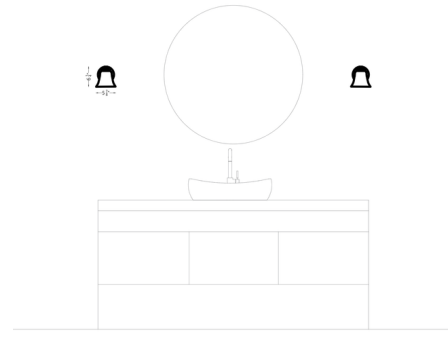

CLICK TO VIEW PRODUCT

Notes: