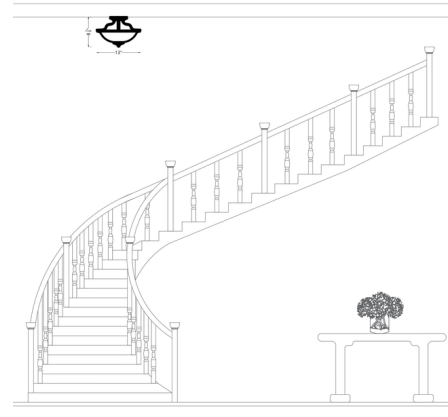

Shown in brushed nickel / satin etched

CLICK TO VIEW PRODUCT

Notes: