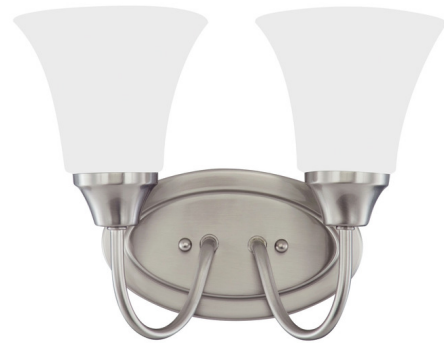

# Lightology

lightology.com  
866-954-4489  
07-07-26

Project: \_\_\_\_\_

Company: \_\_\_\_\_

Location: \_\_\_\_\_ Fixture Type: \_\_\_\_\_

SPEC #: **SGL599100**

Approved On: \_\_\_\_\_ Approved By: \_\_\_\_\_

### Description

The Holman Bathroom Vanity Light adds a clean elegance to your interior space. The softly flared glass shades are complemented by curved steel. May be mounted up or down. LED options are Title 24 Compliant.

Shown in brushed nickel / satin etched

### Specifications

COLOR . . . . . Satin Etched  
BODY FINISH . . . . . Brushed Nickel  
WATTAGE . . . . . 18.6W  
DIMMER . . . . . Standard 120V  
DIMENSIONS . . . . . 11.75"W x 9"H x 7.25"D  
BULB INCLUDED . . . . . 2 x A19/Medium (E26)/9.3W/120V LED