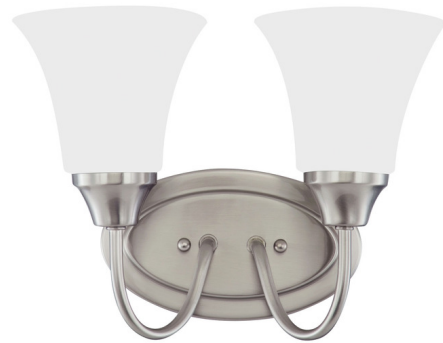

## Holman Bathroom Vanity Light By Generation Lighting

### Description

The Holman Bathroom Vanity Light adds a clean elegance to your interior space. The softly flared glass shades are complemented by curved steel. May be mounted up or down. LED options are Title 24 Compliant.

### Specifications

COLOR . . . . . Satin Etched  
BODY FINISH . . . . . Brushed Nickel  
WATTAGE . . . . . 18.6W  
DIMMER . . . . . Standard 120V  
DIMENSIONS . . . . . 11.75"W x 9"H x 7.25"D  
BULB INCLUDED . . . . . 2 x A19/Medium (E26)/9.3W/120V LED

### Technical Information

PRODUCT DIMENSIONS . . . . . Backplate: 7.5"W x 4.5"H x 0.75"D  
LAMP LIFE . . . . . 25000 hours  
COLOR RENDERING . . . . . 90 CRI  
LAMP COLOR . . . . . 3000K  
LUMENS/WATT . . . . . 86.02  
LUMINOUS FLUX . . . . . 800 lumens