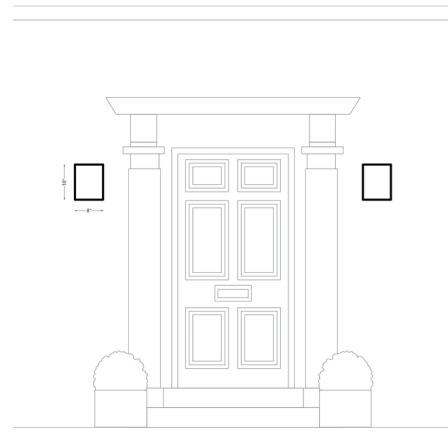

Description

The Paintable Outdoor Wall Light is crafted of durable tough ceramic and comes unfinished, allowing you to paint your desired color. This sconce directs light downward, below a 90 degree plane, for neighbor and sky friendly illumination. Wildlife Friendly LED option includes an amber PAR20 bulb that complies with marine turtle safe lighting requirements within coastal regions. E26 Base LED bulb option is Energy Star qualified.

Shown in ceramic

Specifications

COLOR	N/A
BODY FINISH	Ceramic
WATTAGE	75W
DIMMER	Standard 120V
DIMENSIONS	8"W x 10"H x 5.75"D
BULB NOT INCLUDED	1 x A19/Medium (E26)/75W/120V Incandescent
OTHER BULB OPTIONS	1 x A19/Medium (E26)/120V LED