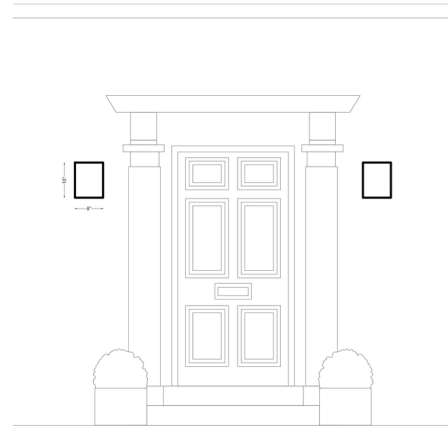

Shown in ceramic