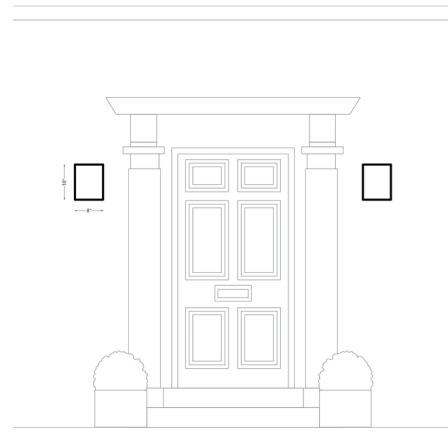

Lightology

lightology.com
866-954-4489
07-09-26

Project: _____
 Company: _____
 Location: _____ Fixture Type: _____
 SPEC #: **SGL599537**
 Approved On: _____ Approved By: _____

Paintable Outdoor Square Wall Light By Generation Lighting

Description

The Paintable Outdoor Wall Light is crafted of durable tough ceramic and comes unfinished, allowing you to paint your desired color. This sconce directs light downward, below a 90 degree plane, for neighbor and sky friendly illumination. Wildlife Friendly LED option includes an amber PAR20 bulb that complies with marine turtle safe lighting requirements within coastal regions. E26 Base LED bulb option is Energy Star qualified.

Shown in ceramic

Specifications

COLOR	N/A
BODY FINISH	Ceramic
WATTAGE	75W
DIMMER	Standard 120V
DIMENSIONS	8"W x 10"H x 5.75"D
BULB NOT INCLUDED	1 x A19/Medium (E26)/75W/120V Incandescent
OTHER BULB OPTIONS	1 x A19/Medium (E26)/120V LED