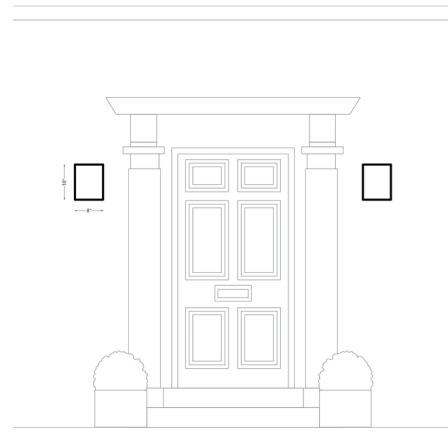

Lightology

lightology.com
866-954-4489
04-25-26

Project: _____
 Company: _____
 Location: _____ Fixture Type: _____
 SPEC #: **SGL599537**
 Approved On: _____ Approved By: _____

Paintable Outdoor Square Wall Light By Generation Lighting

Description

The Paintable Outdoor Wall Light is crafted of durable tough ceramic and comes unfinished, allowing you to paint your desired color. This sconce directs light downward, below a 90 degree plane, for neighbor and sky friendly illumination. Wildlife Friendly LED option includes an amber PAR20 bulb that complies with marine turtle safe lighting requirements within coastal regions. E26 Base LED bulb option is Energy Star qualified.

Shown in ceramic

Specifications

COLOR	N/A
BODY FINISH	Ceramic
WATTAGE	75W
DIMMER	Standard 120V
DIMENSIONS	8"W x 10"H x 5.75"D
BULB NOT INCLUDED	1 x A19/Medium (E26)/75W/120V Incandescent
OTHER BULB OPTIONS	1 x A19/Medium (E26)/120V LED