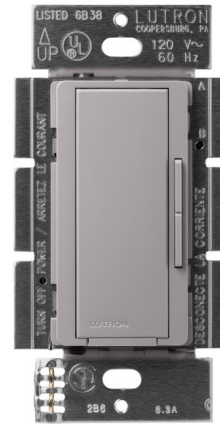

Lightology

lightology.com
866-954-4489
05-18-26

Project: _____

Company: _____

Location: _____ Fixture Type: _____

SPEC #: **LUT6003**

Approved On: _____ Approved By: _____

Maestro Companion Dimmer

By Lutron

Description

Maestro Companion Dimmer provides multi-location dimming from up to nine additional locations. For use with only one of the following Maestro multi-location dimmers: MA-600, MA-1000, MAELV-600, MALV-600, MALV-1000, MACL-153M, or MA-PRO sold separately. No derating required if ganged. Maximum wiring run for multi-location applications is 250 feet. Note: Designer wall plates sold separately.

Shown in gloss grey

Specifications

COLOR	N/A
BODY FINISH	Gloss Grey
WATTAGE	N/A
DIMMER	N/A
DIMENSIONS	1.6"W x 4.2"H
BULB	N/A
COUNTRY OF ORIGIN	China

CLICK TO VIEW PRODUCT

Notes: