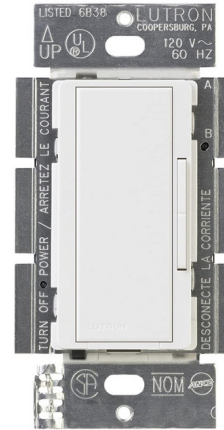

Lightology

lightology.com
866-954-4489
04-25-26

Project: _____

Company: _____

Location: _____ Fixture Type: _____

SPEC #: **LUT6006**

Approved On: _____ Approved By: _____

Maestro Companion Dimmer

By Lutron

Description

Maestro Companion Dimmer provides multi-location dimming from up to nine additional locations. For use with only one of the following Maestro multi-location dimmers: MA-600, MA-1000, MAELV-600, MALV-600, MALV-1000, MACL-153M, or MA-PRO sold separately. No derating required if ganged. Maximum wiring run for multi-location applications is 250 feet. Note: Designer wall plates sold separately.

Shown in gloss white

Specifications

COLOR	N/A
BODY FINISH	Gloss White
WATTAGE	N/A
DIMMER	N/A
DIMENSIONS	1.6"W x 4.2"H
BULB	N/A
COUNTRY OF ORIGIN	China

CLICK TO VIEW PRODUCT

Notes: