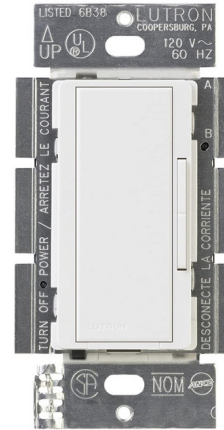

Lightology

lightology.com
866-954-4489
06-27-26

Project: _____

Company: _____

Location: _____ Fixture Type: _____

SPEC #: **LUT6006**

Approved On: _____ Approved By: _____

Maestro Companion Dimmer

By Lutron

Description

Maestro Companion Dimmer provides multi-location dimming from up to nine additional locations. For use with only one of the following Maestro multi-location dimmers: MA-600, MA-1000, MAELV-600, MALV-600, MALV-1000, MACL-153M, or MA-PRO sold separately. No derating required if ganged. Maximum wiring run for multi-location applications is 250 feet. Note: Designer wall plates sold separately.

Shown in gloss white

Specifications

COLOR	N/A
BODY FINISH	Gloss White
WATTAGE	N/A
DIMMER	N/A
DIMENSIONS	1.6"W x 4.2"H
BULB	N/A
COUNTRY OF ORIGIN	China

CLICK TO VIEW PRODUCT

Notes: