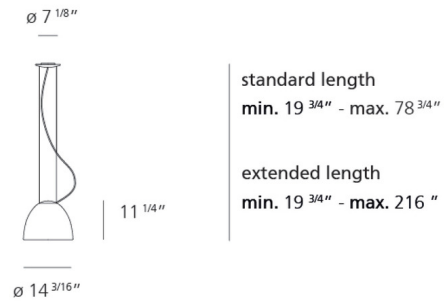

Specifications

COLOR	N/A
BODY FINISH	Orange
WATTAGE	100W
DIMMER	Standard 120V
DIMENSIONS	14.19"W x 11.25"H
BULB NOT INCLUDED	1 x A19/Medium (E26)/100W/120V Incandescent
COUNTRY OF ORIGIN	Italy

Shown in orange