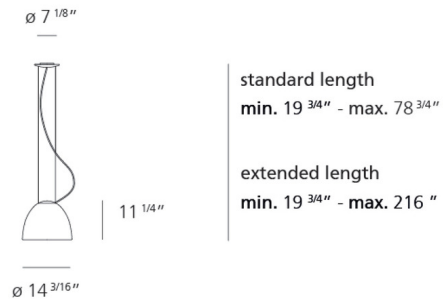

CLICK TO VIEW PRODUCT

Notes: