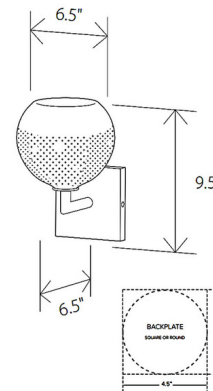

CLICK TO VIEW PRODUCT

Notes: