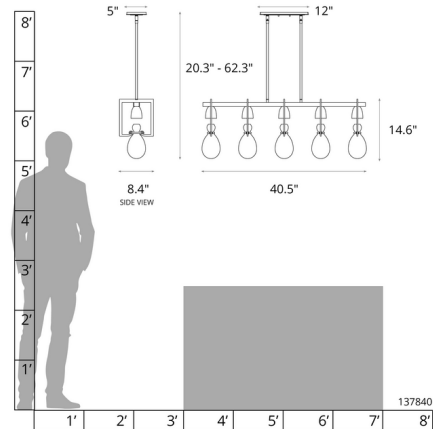

Description

The Apothecary Linear Pendant is both simplistic and detailed, perfect in your interior space. Pools of light trickle through the hourglass shaped thick hand blown Clear glass diffusers. Canopy: 12 inch x 5 inch rectangle. Slope ceiling adaptable one way to 45 degrees. Double down-rod fixtures can be used in one direction only. The two down-rods must remain the same length. The fixtures will run parallel or along the slope, but not perpendicular or up the slope. Lifetime Limited Warranty when installed in residential setting. Handcrafted to order by skilled artisans in Vermont, USA.

Specifications

COLOR Clear
 BODY FINISH Dark Smoke
 WATTAGE 32.5W
 DIMMER Standard 120V
 DIMENSIONS 40.5"L x 8.4"W x 14.6"H
 BULB NOT INCLUDED 5 x MR16/GU10/6.5W/120V LED
 COUNTRY OF ORIGIN United States

Technical Information

PRODUCT DIMENSIONS Min/Max Adjustable Length: 36" - 45.8"

Shown in dark smoke / clear

CLICK TO VIEW PRODUCT

Notes: