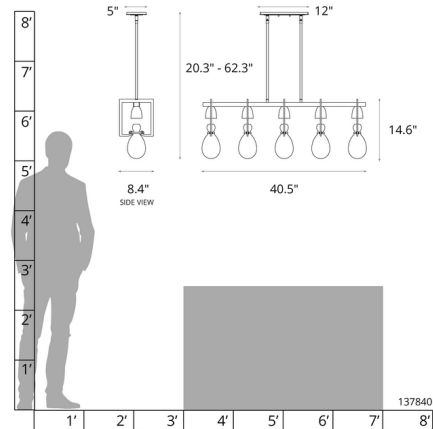

### Description

The Apothecary Linear Pendant is both simplistic and detailed, perfect in your interior space. Pools of light trickle through the hourglass shaped thick hand blown Clear glass diffusers. Canopy: 12 inch x 5 inch rectangle. Slope ceiling adaptable one way to 45 degrees. Double down-rod fixtures can be used in one direction only. The two down-rods must remain the same length. The fixtures will run parallel or along the slope, but not perpendicular or up the slope. Lifetime Limited Warranty when installed in residential setting. Handcrafted to order by skilled artisans in Vermont, USA.

### Specifications

COLOR . . . . . Clear  
 BODY FINISH . . . . . Dark Smoke  
 WATTAGE . . . . . 32.5W  
 DIMMER . . . . . Standard 120V  
 DIMENSIONS . . . . . 40.5"L x 8.4"W x 14.6"H  
 BULB NOT INCLUDED . . . . . 5 x MR16/GU10/6.5W/120V LED  
 COUNTRY OF ORIGIN . . . . . United States

### Technical Information

PRODUCT DIMENSIONS . . . . . Min/Max Adjustable Length: 36" - 45.8"

Shown in dark smoke / clear

CLICK TO VIEW PRODUCT

Notes: