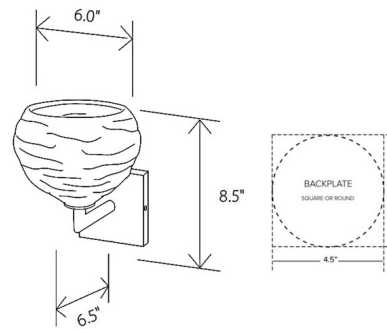

CLICK TO VIEW PRODUCT

Notes: