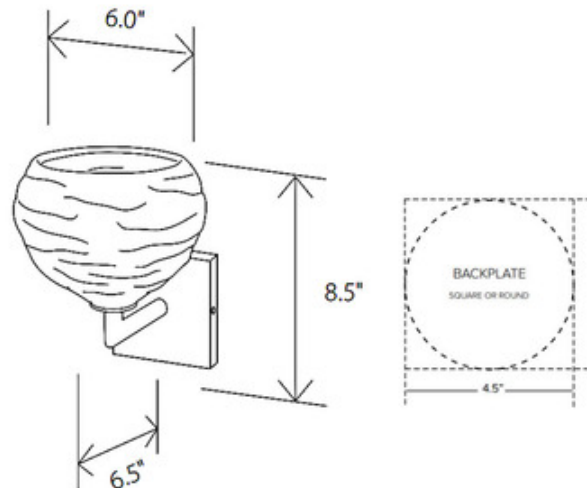

DESIGNER Caleb Siemon & Carmen Salazar
BRAND Siemon & Salazar

DESCRIPTION

The Happy Elbow Wall Sconce brings a decorative beauty to your interior space. The hand blown glass shade is ribbed and emits unique light shadows across your room. Made in California and signed by Caleb and Carmen. Note: Each piece of hand-blown glass is a unique work of art. Dimensions, weight, and color will vary. When multiple fixtures are installed next to each other, expect some variation in shape and color.

Shown in: Dark Bronze / Clear

SHADE COLOR	Clear
BODY FINISH	Dark Bronze
WATTAGE	4W
DIMMER	Standard 120V
DIMENSIONS	6"W x 8.5"H x 6.5"D
BULB INCLUDED	
LAMP	1 x G16.5/Candelabra (E12)/4W/120V LED 1 x B10/Candelabra (E12)/120V LED
<i>Technical Information</i>	
LUMINOUS FLUX	350 lumens
LUMENS/WATT	87.50
LAMP COLOR	2700K
COLOR RENDERING	90 CRI
SPEC #	SSA60097