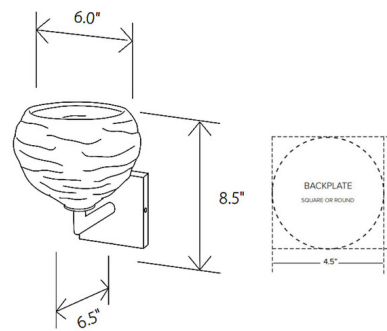

Technical Information

COLOR RENDERING	90 CRI
LAMP COLOR	2700K
LUMENS/WATT	87.50
LUMINOUS FLUX	350 lumens

CLICK TO VIEW PRODUCT

Notes: