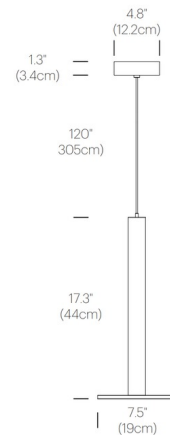

CLICK TO VIEW PRODUCT

Notes: