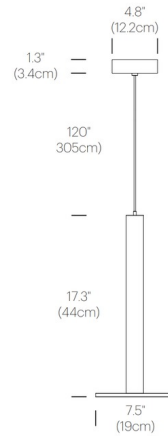

CLICK TO VIEW PRODUCT

Notes: