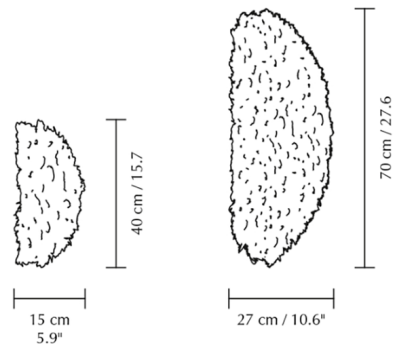

Shown in white / white

Specifications

COLOR	White
BODY FINISH	White
WATTAGE	20W
DIMMER	Standard 120V
DIMENSIONS	15.7"W x 15.7"H x 5.9"D
BULB NOT INCLUDED	2 x A19/GU24/10W/120V LED

CLICK TO VIEW PRODUCT

Notes: