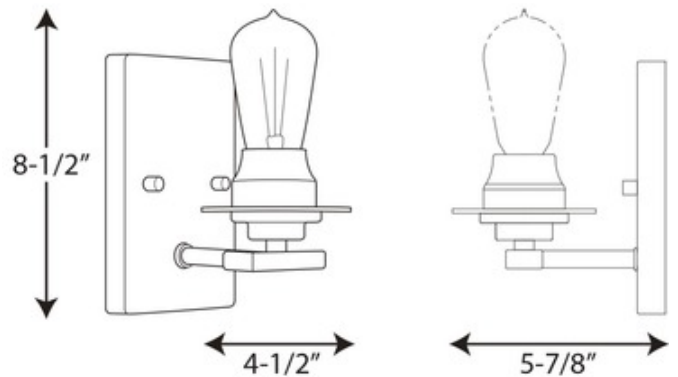

BRAND

Progress Lighting

DESCRIPTION

The Debut Wall Sconce offers a modern vintage style that will fit well with farmhouse, modern industrial or urban chic decors. Features a Graphite finish and an exposed Edison bulb. Can be installed with bulb facing up or down. cULus listed. Suitable for damp locations.

Shown in: Graphite

SHADE COLOR	N/A
BODY FINISH	Graphite
WATTAGE	60W
DIMMER	Standard 120V
DIMENSIONS	4.5"W x 8.5"H x 5.87"D
LAMP	1 x Edison A-Shape/Medium (E26)/60W/120V Incandescent 1 x Edison A-Shape/Medium (E26)/120V LED