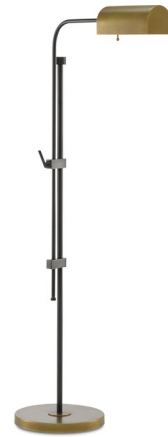

Lightology

lightology.com
866-954-4489
04-28-26

Project: _____

Company: _____

Location: _____ Fixture Type: _____

SPEC #: **CRC601242**

Approved On: _____ Approved By: _____

Hearst Floor Lamp By Currey & Company

Description

The Hearst Floor Lamp takes the silhouette of a classic lamp and adds a little industrial flair to it, featuring pronounced hardware with an Oil Rubbed Bronze finished body and an Antique Brass finished shade and base. One 25 watt max 120 volt medium base bulb is required, but not included. 26.75 inch width x 59.5 inch height x 12 inch depth. UL and CUL listed.

Shown in oil rubbed bronze / antique brass

Specifications

COLOR	Antique Brass
BODY FINISH	Oil Rubbed Bronze
WATTAGE	18W
DIMMER	N/A
DIMENSIONS	26.75"W x 59.5"H
BULB NOT INCLUDED	1 x A19/Medium (E26)/18W/120V Incandescent
OTHER BULB OPTIONS	1 x A19/Medium (E26)/120V LED
COUNTRY OF ORIGIN	China