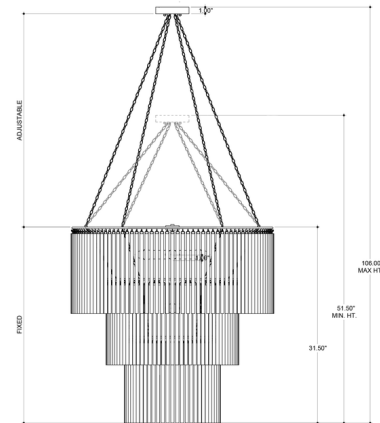

By Currey & Company

Description

The Mantra Chandelier features tiers of Gold Leaf finished iron fringe, creating an elegant look that is reminiscent of old Hollywood glamour.

Shown in gold leaf

Specifications

COLOR	N/A
BODY FINISH	Gold Leaf
WATTAGE	63W
DIMMER	Standard 120V
DIMENSIONS	30"W x 31.5"H
BULB NOT INCLUDED	7 x B10/Candelabra (E12)/9W/120V LED
COUNTRY OF ORIGIN	India

CLICK TO VIEW PRODUCT

Notes: