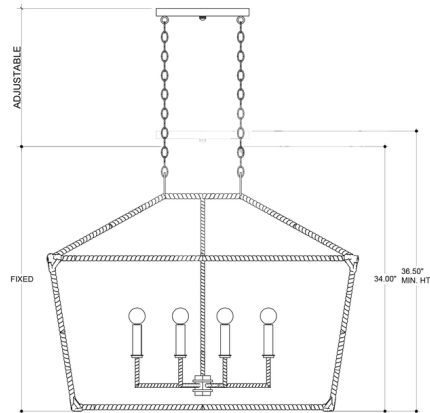

### Description

The Denison Lantern Linear Pendant showcases hand-finished construction in a simple linear silhouette. A finished hammered wrought iron results in a sleek minimalist style that will accentuate a variety of interiors.

### Specifications

COLOR	N/A
BODY FINISH	Mole Black
WATTAGE	360W
DIMMER	Standard 120V
DIMENSIONS	40\"L x 20\"W x 34.75\"H
BULB NOT INCLUDED	6 x A19/Medium (E26)/60W/120V Incandescent
OTHER BULB OPTIONS	6 x A19/Medium (E26)/120V LED
COUNTRY OF ORIGIN	Philippines