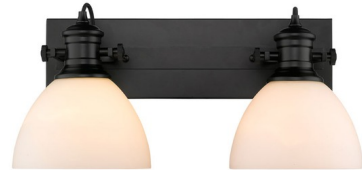

Lightology

lightology.com
866-954-4489
04-12-26

Project: _____

Company: _____

Location: _____ Fixture Type: _____

SPEC #: **GLD601373**

Approved On: _____ Approved By: _____

Hines Adjustable Bathroom Vanity Light By Golden Lighting

Description

Offered in a variety of smooth finishes, with select glass options, Hines is suitable for a variety of decors. The transitional style is a marriage of traditional silhouettes with modern finishes. Enjoy a curated selection of trending finish and glass combinations with this series. Note: Not all options are available

Shown in black / opal

Specifications

COLOR	N/A
BODY FINISH	Black / Opal
WATTAGE	18W
DIMMER	Standard 120V
DIMENSIONS	17.88"W x 8.75"H x 8.25"D
BULB NOT INCLUDED	2 x A19/Medium (E26)/9W/120V LED
COUNTRY OF ORIGIN	China