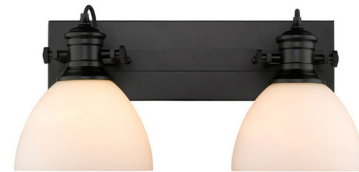

Lightology

lightology.com
866-954-4489
06-01-26

Project: _____

Company: _____

Location: _____ Fixture Type: _____

SPEC #: **GLD601373**

Approved On: _____ Approved By: _____

Hines Adjustable Bathroom Vanity Light By Golden Lighting

Description

Offered in a variety of smooth finishes, with select glass options, Hines is suitable for a variety of decors. The transitional style is a marriage of traditional silhouettes with modern finishes. Enjoy a curated selection of trending finish and glass combinations with this series. Note: Not all options are available

Shown in black / opal

Specifications

COLOR	N/A
BODY FINISH	Black / Opal
WATTAGE	18W
DIMMER	Standard 120V
DIMENSIONS	17.88"W x 8.75"H x 8.25"D
BULB NOT INCLUDED	2 x A19/Medium (E26)/9W/120V LED
COUNTRY OF ORIGIN	China