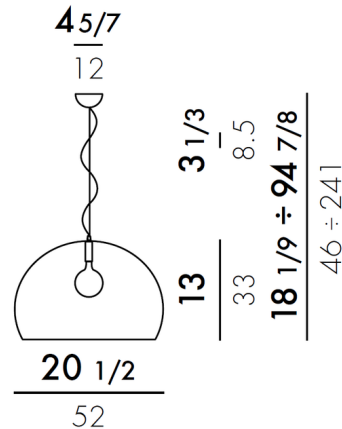

Lightology

lightology.com
866-954-4489
05-28-26

Project: _____
 Company: _____
 Location: _____ Fixture Type: _____
 SPEC #: **KRL60142**
 Approved On: _____ Approved By: _____

FL/Y Pendant By Kartell

Description

The FL/Y Pendant features a transparent or matte acrylic shade. The FL/Y pendant brings to mind a soap bubble, iridescent with reflections of light.

Shown in sage

Specifications

COLOR	Sage
BODY FINISH	N/A
WATTAGE	15W
DIMMER	Standard 120V
DIMENSIONS	20.5"W x 13"H
BULB NOT INCLUDED	1 x G40/Medium (E26)/15W/120V LED
COUNTRY OF ORIGIN	Italy

Technical Information

PRODUCT DIMENSIONS Max Overall Height: 94 7/8"

CLICK TO VIEW PRODUCT

Notes: