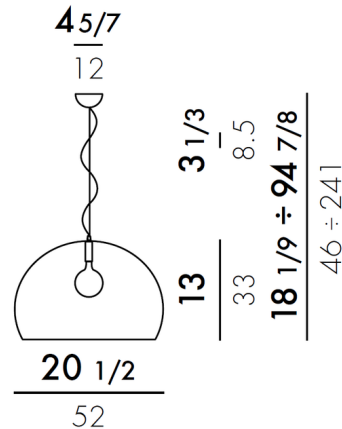

Lightology

lightology.com
866-954-4489
06-04-26

Project: _____
 Company: _____
 Location: _____ Fixture Type: _____
 SPEC #: **KRL60142**
 Approved On: _____ Approved By: _____

FL/Y Pendant By Kartell

Description

The FL/Y Pendant features a transparent or matte acrylic shade. The FL/Y pendant brings to mind a soap bubble, iridescent with reflections of light.

Shown in sage

Specifications

COLOR	Sage
BODY FINISH	N/A
WATTAGE	15W
DIMMER	Standard 120V
DIMENSIONS	20.5"W x 13"H
BULB NOT INCLUDED	1 x G40/Medium (E26)/15W/120V LED
COUNTRY OF ORIGIN	Italy

Technical Information

PRODUCT DIMENSIONS	Max Overall Height: 94 7/8"
--------------------	-----------------------------

CLICK TO VIEW PRODUCT

Notes: