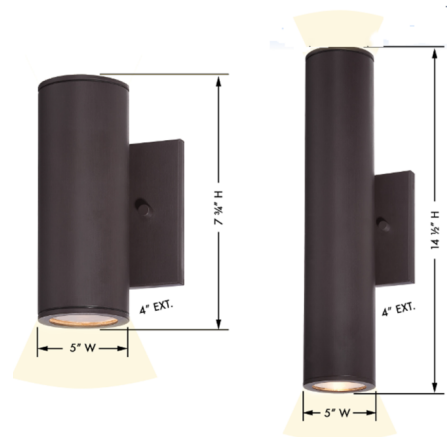

Shown in dorian bronze

CLICK TO VIEW PRODUCT

Notes: