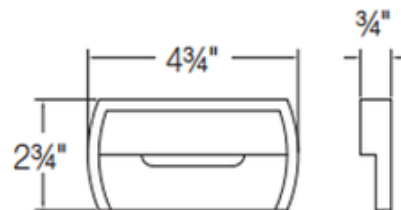

COMPANY	PROJECT	FIXTURE TYPE	APPROVED BY	DATE