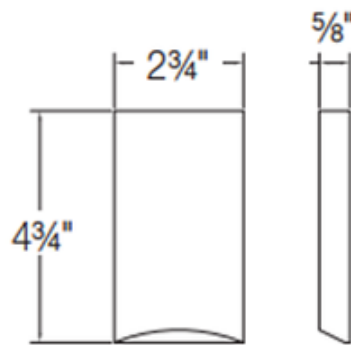

# SS3006 LED Steplight

**Description:**

SS3006 LED Steplight features die-cast aluminum construction available in white, bronze or satin aluminum powder coat finish. Features 2800K warm color temperature, 80CRI, 120 lumens. Rated for 50,000 hours at 70 percent lumen maintenance. Features integral 120 volt input driver. Fits standard single-switch box. Also available in a 2 x 3 inch handy box configuration, sold separately. One 2.5 watt CREE XP-E LED included. UL and cUL listed for wet locations. Wall mount only. 2.5 inch width x 4.75 inch height x 0.6 inch depth.

Shown in: Bronze

List Price: \$137.50  
 Our Price: \$110.00

Shade Color: N/A  
 Body Finish: Bronze  
 Lamp: 1 x LED/2.5W/120V LED  
 Wattage: 2.5W  
 Dimmer: Not Dimmable  
 Dimensions: 4.75"H x 2.5"W x 0.6"D

**Technical Information**

Luminous Flux: 120 lumens  
 Lumens/Watt: 48.00  
 Lamp Color: 2850 K  
 Color Rendering: 80 CRI  
 Lamp Life: 50000 hours

Product Number: <b>CSL60193</b>			
Company:		Fixture Type:	Date: Apr 21, 2018
Project:		Approved By:	