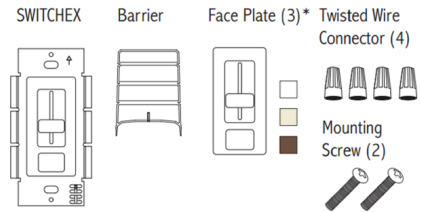

Description

The Switchex 60 watt 12 volt dimmer + driver simplifies LED array lighting systems by combining an in wall LED dimmer switch and power supply into a single integrated unit. Mounts in a standard in-wall switch box and accepts 120VAC and converts to low voltage DC. Single pole preset dimmer with on/off push switch. Power failure memory. No minimum load. No derating required when ganging units. 100 to 1 percent smooth dimming. Includes three interchangeable face plates: Glossy White, Glossy Light Almond and Glossy Dark Brown. Trim plates sold separately. cUL listed. 2.1 inch width x 4.1 inch height x 1.4 inch depth. Compatible with 2 channel 12 volt LED Disc and Mini Disc Light, sold separately.

Specifications

COLOR	N/A
BODY FINISH	White
WATTAGE	60W
DIMMER	N/A
DIMENSIONS	2.1"W x 4.1"H x 1.4"D
BULB	N/A

Shown in white

† Each Item # includes following accessories:

CLICK TO VIEW PRODUCT

Notes: