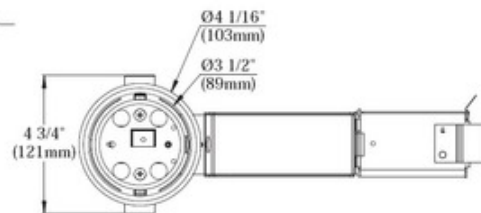

COMPANY	PROJECT	FIXTURE TYPE	APPROVED BY	DATE