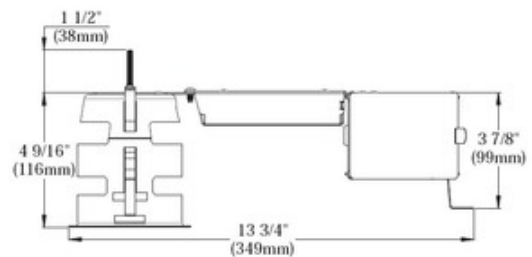

COMPANY	PROJECT	FIXTURE TYPE	APPROVED BY	DATE