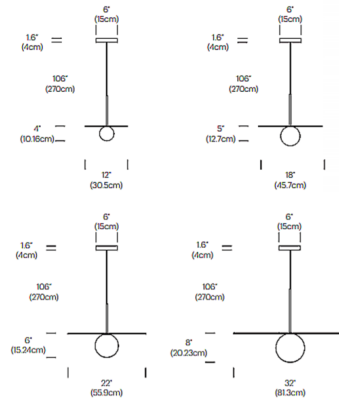

Shown in chrome / opaline

CLICK TO VIEW PRODUCT

Notes: