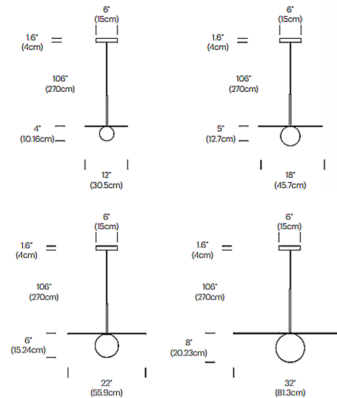

Shown in chrome / opaline

CLICK TO VIEW PRODUCT

Notes: