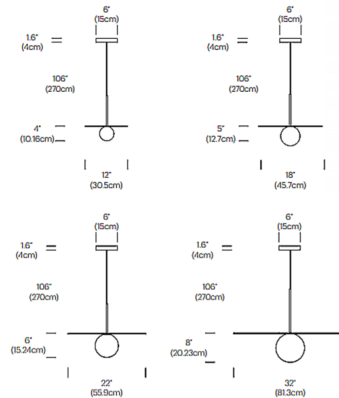

Shown in rose gold / opaline

CLICK TO VIEW PRODUCT

Notes: