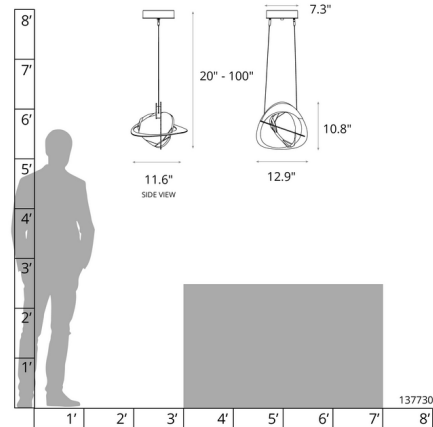

### Description

The Venn Pendant brings uncomplicated beauty to your interior space. Steel forms surround a single piece of Cast Glass that casts warm shadows across your room. Canopy: 7.3 inch diameter. Slope ceiling adaptable to 45 degrees. Lifetime Limited Warranty when installed in residential setting. Handcrafted to order by skilled artisans in Vermont, USA.

### Specifications

COLOR	Clear
BODY FINISH	Dark Smoke
WATTAGE	6W
DIMMER	Low Voltage Electronic
DIMENSIONS	12.9"W x 10.8"H
INTEGRATED LED MODULE	1 x LED/6W/120-277V LED
COUNTRY OF ORIGIN	United States

### Technical Information

PRODUCT DIMENSIONS	Min/Max Adjustable Length: 20" - 100"
COLOR RENDERING	90 CRI
LAMP COLOR	3000K
LUMENS/WATT	58.33
LUMINOUS FLUX	350 lumens

Shown in dark smoke / clear

CLICK TO VIEW PRODUCT