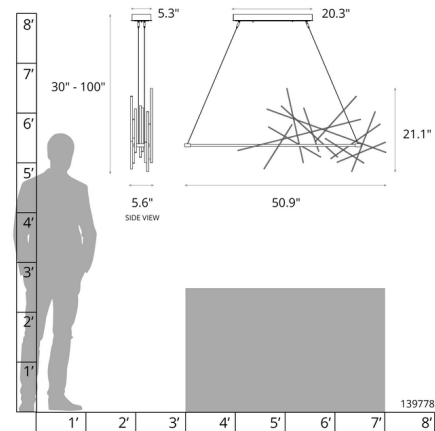

Description

The Cascade Linear Pendant bring dramatic shadows and light to your interior space. Simple steel stick seem to float above the frame as if tossed to one side. Canopy: 5.3 inch x 20.3 inch rectangle. Sloped ceiling adaptable to 45 degrees. Lifetime Limited Warranty when installed in residential setting. Handcrafted to order by skilled artisans in Vermont, USA.

Shown in bronze

Specifications

COLOR	N/A
BODY FINISH	Bronze
WATTAGE	46W
DIMMER	Low Voltage Electronic
DIMENSIONS	50.9"L x 5.6"W x 21.1"H
INTEGRATED LED MODULE	1 x LED/46W/120-277V LED
COUNTRY OF ORIGIN	United States

Technical Information

PRODUCT DIMENSIONS	Adjustable Min/Max Overall Height: 30" - 100"
COLOR RENDERING	90 CRI
LAMP COLOR	3000K
LUMENS/WATT	30.00
LUMINOUS FLUX	1380 lumens

CLICK TO VIEW PRODUCT

Notes: