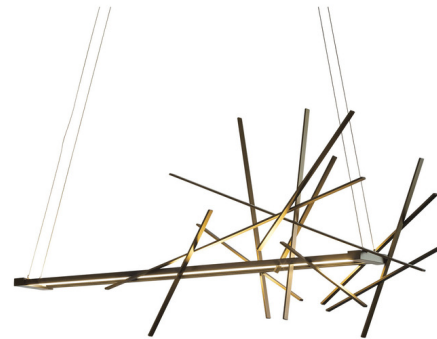

Lightology

lightology.com
866-954-4489
05-23-26

Project: _____
 Company: _____
 Location: _____ Fixture Type: _____
 SPEC #: **HUB602236**
 Approved On: _____ Approved By: _____

Cascade Linear Pendant By Hubbardton Forge

Description

The Cascade Linear Pendant bring dramatic shadows and light to your interior space. Simple steel stick seem to float above the frame as if tossed to one side. Canopy: 5.3 inch x 20.3 inch rectangle. Sloped ceiling adaptable to 45 degrees. Lifetime Limited Warranty when installed in residential setting. Handcrafted to order by skilled artisans in Vermont, USA.

Shown in bronze

Specifications

COLOR	N/A
BODY FINISH	Bronze
WATTAGE	46W
DIMMER	Low Voltage Electronic
DIMENSIONS	50.9"L x 5.6"W x 21.1"H
INTEGRATED LED MODULE	1 x LED/46W/120-277V LED
COUNTRY OF ORIGIN	United States

Technical Information

PRODUCT DIMENSIONS	Adjustable Min/Max Overall Height: 30" - 100"
COLOR RENDERING	90 CRI
LAMP COLOR	3000K
LUMENS/WATT	30.00
LUMINOUS FLUX	1380 lumens

CLICK TO VIEW PRODUCT

Notes: