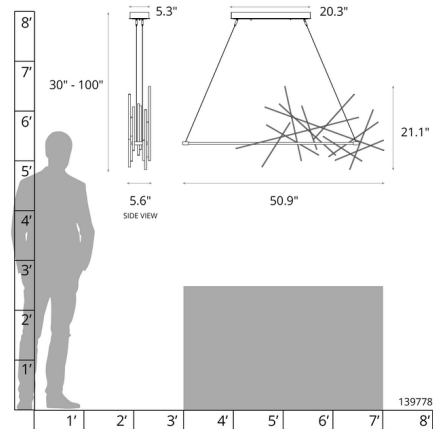

### Description

The Cascade Linear Pendant bring dramatic shadows and light to your interior space. Simple steel stick seem to float above the frame as if tossed to one side. Canopy: 5.3 inch x 20.3 inch rectangle. Sloped ceiling adaptable to 45 degrees. Lifetime Limited Warranty when installed in residential setting. Handcrafted to order by skilled artisans in Vermont, USA.

### Specifications

COLOR	N/A
BODY FINISH	Bronze
WATTAGE	46W
DIMMER	Low Voltage Electronic
DIMENSIONS	50.9"L x 5.6"W x 21.1"H
INTEGRATED LED MODULE	1 x LED/46W/120-277V LED
COUNTRY OF ORIGIN	United States

### Technical Information

PRODUCT DIMENSIONS	Adjustable Min/Max Overall Height: 30" - 100"
COLOR RENDERING	90 CRI
LAMP COLOR	3000K
LUMENS/WATT	30.00
LUMINOUS FLUX	1380 lumens

CLICK TO VIEW PRODUCT

Notes: