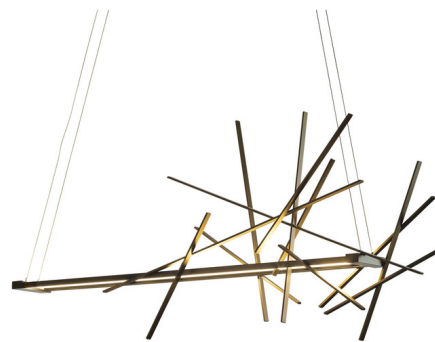

Lightology

lightology.com
866-954-4489
05-23-26

Project: _____

Company: _____

Location: _____ Fixture Type: _____

SPEC #: **HUB602236**

Approved On: _____ Approved By: _____

Cascade Linear Pendant By Hubbardton Forge

Description

The Cascade Linear Pendant bring dramatic shadows and light to your interior space. Simple steel stick seem to float above the frame as if tossed to one side. Canopy: 5.3 inch x 20.3 inch rectangle. Sloped ceiling adaptable to 45 degrees. Lifetime Limited Warranty when installed in residential setting. Handcrafted to order by skilled artisans in Vermont, USA.

Shown in bronze

Specifications

COLOR	N/A
BODY FINISH	Bronze
WATTAGE	46W
DIMMER	Low Voltage Electronic
DIMENSIONS	50.9"L x 5.6"W x 21.1"H
INTEGRATED LED MODULE	1 x LED/46W/120-277V LED
COUNTRY OF ORIGIN	United States

Technical Information

PRODUCT DIMENSIONS	Adjustable Min/Max Overall Height: 30" - 100"
COLOR RENDERING	90 CRI
LAMP COLOR	3000K
LUMENS/WATT	30.00
LUMINOUS FLUX	1380 lumens

CLICK TO VIEW PRODUCT

Notes: