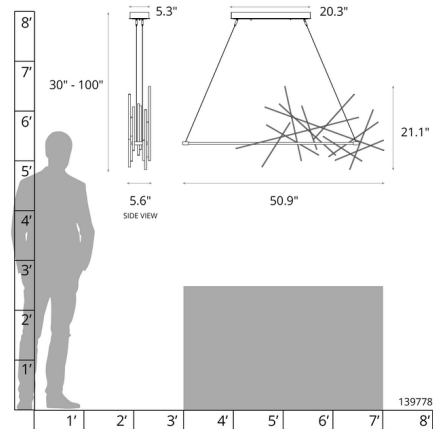

Description

The Cascade Linear Pendant bring dramatic shadows and light to your interior space. Simple steel stick seem to float above the frame as if tossed to one side. Canopy: 5.3 inch x 20.3 inch rectangle. Sloped ceiling adaptable to 45 degrees. Lifetime Limited Warranty when installed in residential setting. Handcrafted to order by skilled artisans in Vermont, USA.

Shown in bronze

Specifications

COLOR	N/A
BODY FINISH	Bronze
WATTAGE	46W
DIMMER	Low Voltage Electronic
DIMENSIONS	50.9"L x 5.6"W x 21.1"H
INTEGRATED LED MODULE	1 x LED/46W/120-277V LED
COUNTRY OF ORIGIN	United States

Technical Information

PRODUCT DIMENSIONS	Adjustable Min/Max Overall Height: 30" - 100"
COLOR RENDERING	90 CRI
LAMP COLOR	3000K
LUMENS/WATT	30.00
LUMINOUS FLUX	1380 lumens

CLICK TO VIEW PRODUCT

Notes: