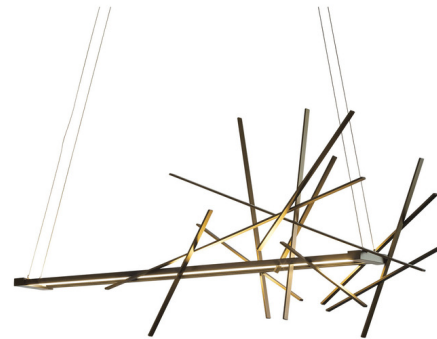

## Cascade Linear Pendant By Hubbardton Forge

### Description

The Cascade Linear Pendant bring dramatic shadows and light to your interior space. Simple steel stick seem to float above the frame as if tossed to one side. Canopy: 5.3 inch x 20.3 inch rectangle. Sloped ceiling adaptable to 45 degrees. Lifetime Limited Warranty when installed in residential setting. Handcrafted to order by skilled artisans in Vermont, USA.

### Specifications

COLOR	N/A
BODY FINISH	Bronze
WATTAGE	46W
DIMMER	Low Voltage Electronic
DIMENSIONS	50.9"L x 5.6"W x 21.1"H
INTEGRATED LED MODULE	1 x LED/46W/120-277V LED
COUNTRY OF ORIGIN	United States