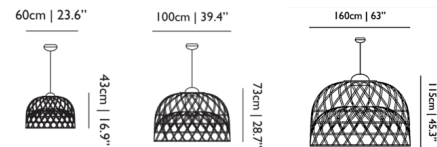

### Specifications

COLOR . . . . . Black  
BODY FINISH . . . . . Chrome  
WATTAGE . . . . . 60W  
DIMMER . . . . . Standard 120V  
DIMENSIONS . . . . . 23.6"W x 16.9"H  
BULB NOT INCLUDED . . . . . 1 x A19/Medium (E26)/60W/120V Incandescent  
OTHER BULB OPTIONS . . . . . 1 x A19/Medium (E26)/120V LED  
COUNTRY OF ORIGIN . . . . . Netherlands

### Technical Information

PRODUCT DIMENSIONS . . . . . Cable Length: 157.5"

CLICK TO VIEW PRODUCT

Notes: