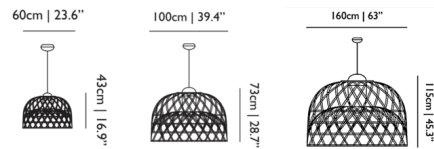

### Specifications

COLOR . . . . . Red  
BODY FINISH . . . . . Chrome  
WATTAGE . . . . . 60W  
DIMMER . . . . . Standard 120V  
DIMENSIONS . . . . . 23.6"W x 16.9"H  
BULB NOT INCLUDED . . . . . 1 x A19/Medium (E26)/60W/120V Incandescent  
OTHER BULB OPTIONS . . . . . 1 x A19/Medium (E26)/120V LED  
COUNTRY OF ORIGIN . . . . . Netherlands