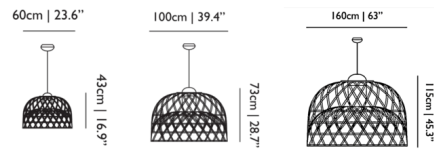

Shown in chrome / red

Specifications

COLOR Red
BODY FINISH Chrome
WATTAGE 60W
DIMMER Standard 120V
DIMENSIONS 23.6"W x 16.9"H
BULB NOT INCLUDED 1 x A19/Medium (E26)/60W/120V Incandescent
OTHER BULB OPTIONS 1 x A19/Medium (E26)/120V LED
COUNTRY OF ORIGIN Netherlands