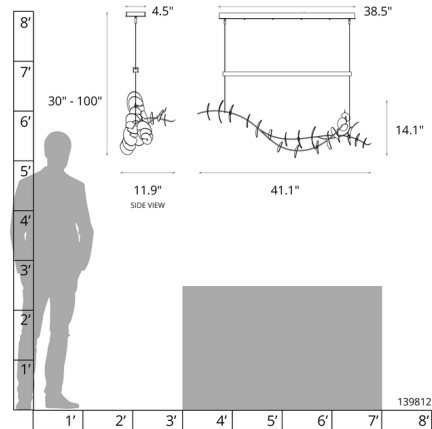

Shown in bronze / satin red