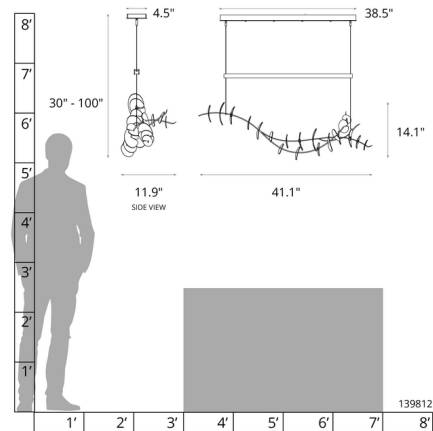

Shown in bronze / satin red